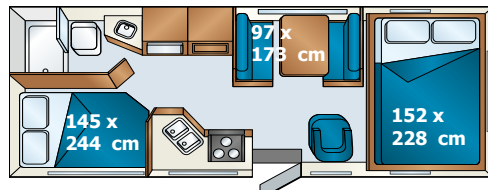

C30 Large Motorhome
9.1 Meters Long

C25 Standard Motorhome
7.6 Meters Long

C19 Compact Motorhome
6.15 Meters Long

T17 Truckcamper
6.15 Meters Long

RESERVEZ TOT: SPECIAL PROMOTION

Conditions:

Prise du motorhome entre le 01/04-31/10