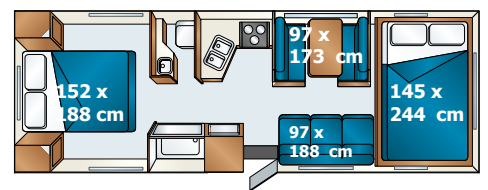

C30 Large Motorhome
9.1 Meters Long

C25 Standard Motorhome
7.6 Meters Long

C19 Compact Motorhome
6.15 Meters Long

T17 Truckcamper
6.15 Meters Long

RESERVEZ TOT: SPECIAL PROMOTION

Conditions:

Prise du motorhome entre le 01/04-31/10