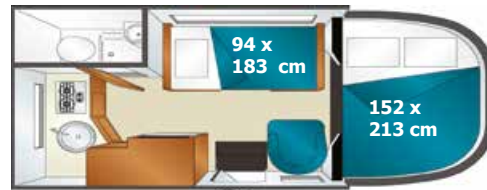

C30 Large Motorhome
9.1 Meters Long

C25 Standard Motorhome
7.6 Meters Long

C19 Compact Motorhome
6.15 Meters Long

T17 Truckcamper
6.15 Meters Long

RESERVEZ TOT: SPECIAL PROMOTION

Conditions:

Prise du motorhome entre le 01/04-31/10